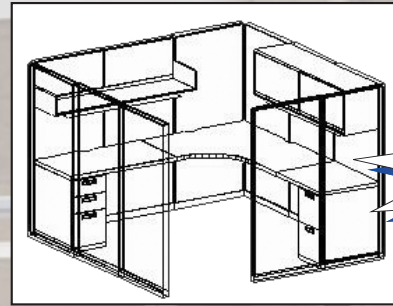

Have you ever considered cubicles but always thought it was beyond your budget.

THOSE DAYS ARE OVER!

CUBICLES NEEDS TO BE YOUR NEXT CALL...

760.891.0855

**WE ALSO CARRY
A FULL LINE OF:**

- Desks
- Chairs
- Files
- Conference Room Furniture
- Training Room Furniture
- Ergonomic Accessories

We also have
a 5' x 5' station
starting at
$695.00

**CUBICLES
OFFICE ENVIRONEMNTS**

**FREE DESIGN
& SPACE
PLANNING!**

**WE CARRY NEW, PRE-OWNED AND REBURBISHED
CUBICLES TO FIT ANY STYLE AND BUDGET...**

100% Refurbished Steelcase 9000.

This unit features:

- 7'6" x 7'6" workstation with 65" high panels
- 25" deep or 30" deep work surfaces
- (1) Box/Box/File pedestal and (1) File/File Pedestal
- (1) 5' shelf with light
- (1) 5' uper cabinet with light
- (3) duplex receptacles per station
- Choice of (2) fabric colors

**YOUR COST INCLUDING
SPACE PLANNING AND
DESIGN...**

$1,350