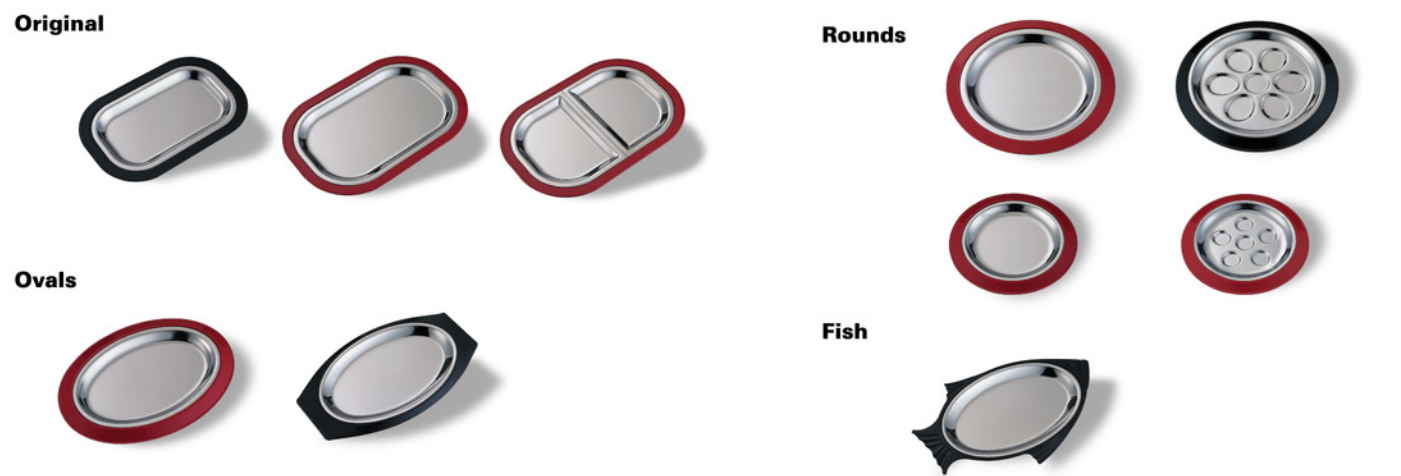

Thermo-Plates

Original
Dimensions: Plate: 16.5cm x 27.9cm, 20.3cm x 31.8cm, 20.3cm x 15.9cm (divided-LO125SS); Holder: 20.3cm x 31.8cm, 24.1cm x 35.6cm
Model numbers: OT11, LO12, LO125(divided)

Rounds
Dimensions: Plate: 19.1cm, 25.4cm, 26cm, Holder: 24.1cm, 30.5cm, 31.1cm
Model numbers: RT7/701, RT10, RT1025

Ovals
Dimensions: Plate: 29.8cm x 19.7cm, 29.8cm x 18.4cm; Holder: 34.9cm x 25.4cm, 34.9cm x 21.6cm
Model numbers: RO128, RO117

Fish
Dimensions: Plate: 29.8cm x 18.4cm, 35.6cm x 21.6cm; Holder: 36.2cm x 24.8cm, 53.3cm x 34.9cm
Model numbers: FP1, FP3

Materials: Plate: 403 gauge stainless, optional aluminum (RO117, FP1), Holder: polyester, phenolic (FP3, RT10)
Features: stackable, optional escargot (RT7/701) and oyster (RT10) insets
Care: Plate: hand wash; Holder: dishwasher safe
Case pack: 12 each, 6 each (FP3)

Colors/Finishes:
● Black
● Red