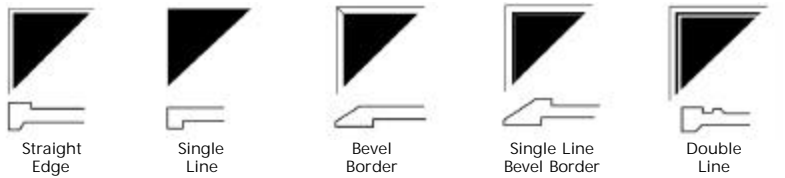

Aluminum

12" x 10", Helvetica, Leatherette Texture, Light Oxide Finish, Double Line Border, \$304

18" x 18", Bevel Border, Leatherette Texture, Black Finish, Bevel Border, All Caps Univers, \$682

BORDERS

Five standard border designs for plaques with square corners are:

Ornamental/Flat-Relief Decorative Borders & Radius Corners available at additional cost.

BACKGROUND TEXTURE

Leatherette

Pebbled (size limit is 30" x 40")