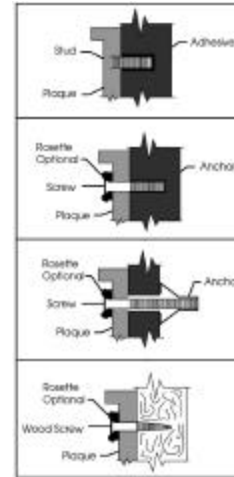

Five standard border designs for plaques with square corners are:

Ornamental/Flat-Relief Decorative Borders & Radius Corners available at additional cost.

BACKGROUND TEXTURE

Leatherette

Pebbled (size limit is 30" x 40")

- Bosses & Studs (BS) This method is recommended for concealed mounting to brick or masonry
- Rosettes, Machine Screws - For metal or masonry.
- Expansion Sleeves (RM) Work well with brick, stone or masonry, Each metal expansion sleeve has a threaded interior to house a machine screw.
- Rosettes & Toggle Bolts (RT) Toggle bolts work well with hollow tile, cement block or drywall surfaces.
- Wood Screws (WS) Use for mounting plaques to wood or plaster surfaces.